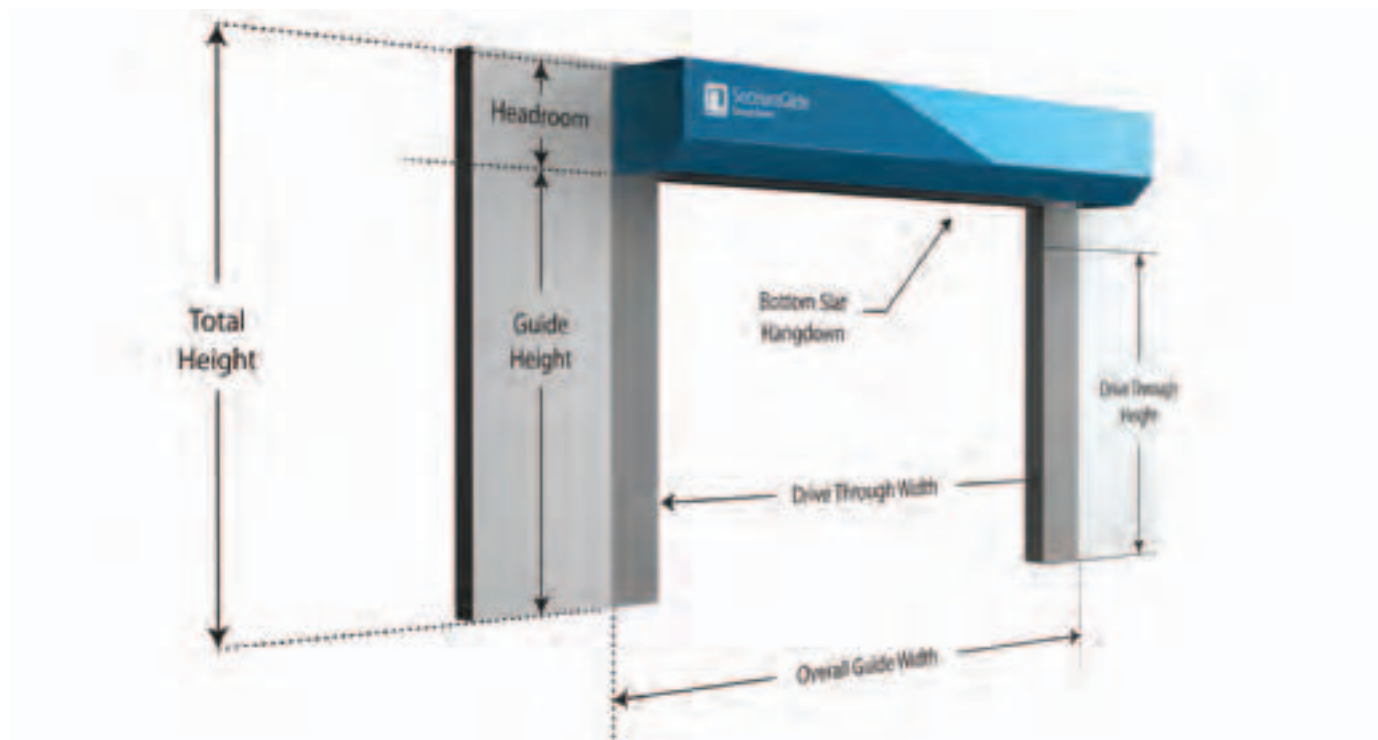

How to measure for your garage door.

Fitting Requirements

Headroom requirements

- SeceuroGlide and SeceuroGlide Excel require a minimum of 300 mm headroom for doors up to 2500 mm in opening height and 350 mm headroom for door up to 3500 mm opening height
- SeceuroGlide Manual requires a minimum headroom of 300 mm
- SeceuroGlide Compact requires just 205 mm headroom for doors with an opening height up to 2150 mm

External doors

In applications where the door is installed externally the remote control system must be installed either inside the garage or in a waterproof box (not included).

The bottom slat transmitter must always be installed on the internal face of the door and is not suitable for applications where it will be exposed to weather or excessive moisture due to condensation.

SeceuroGlide Excel restrictions

SeceuroGlide Excel is not available as supply only as it must be installed by a trained installer. SeceuroGlide Excel doors must always be internally fitted, and where possible with the entire coil above the opening. If the coil needs to be fitted within the opening then an upgraded version of the end plate is available for a surcharge. The low level external override option is not available for SeceuroGlide Excel. In cases where the garage door is the only means of entry to the garage a battery backup will be required. All SeceuroGlide Excel doors are supplied with 90 mm guide rails.

Extreme weather conditions

High winds and high temperatures on double doors can cause increased deflection of the door. It is the installer's responsibility to ensure that the door is spaced off the wall sufficiently to allow for door movement during these extreme weather conditions.

Measuring your garage door

Watch our how to measure your garage door video at www.sws.co.uk/qr/d16b2f