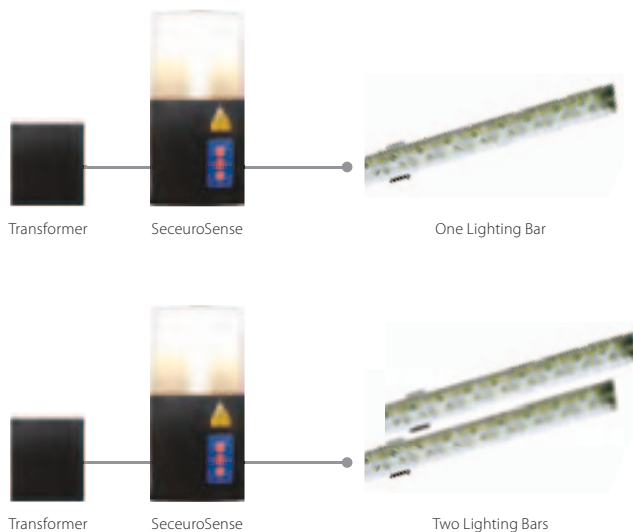

Internal/External Lighting